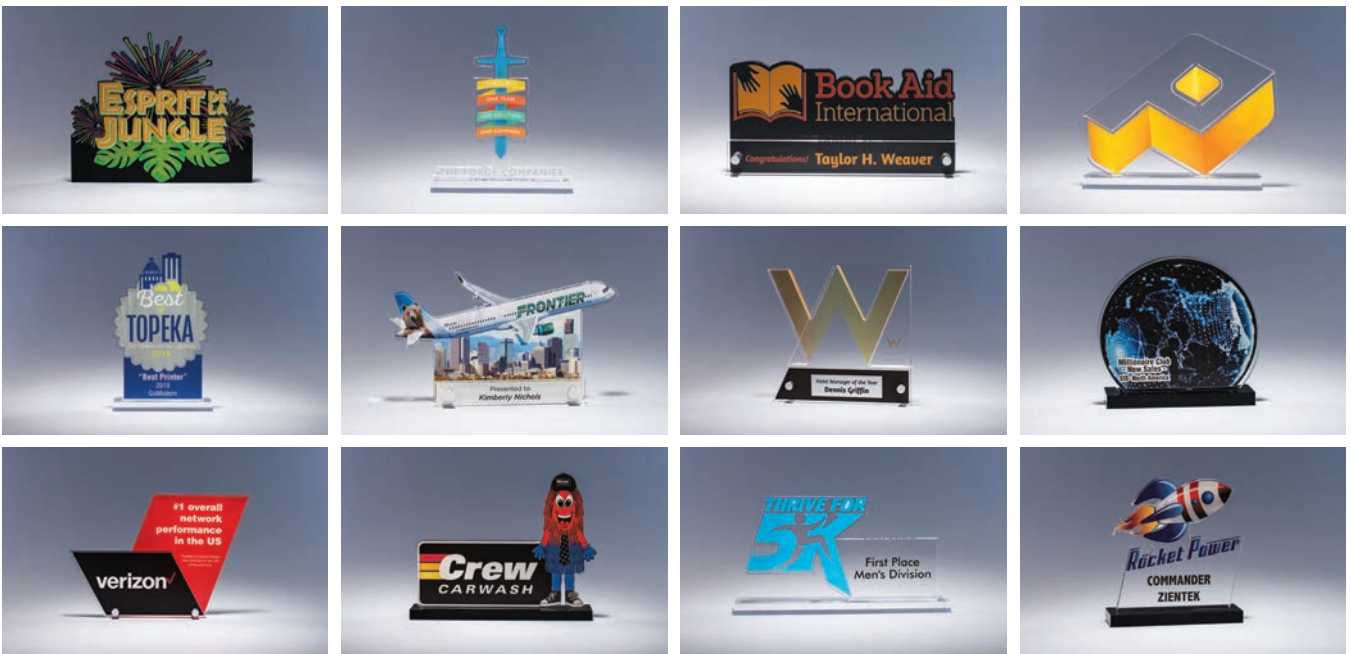

- 1. Order:** Submit your PO with design requirements and any supporting art files, i.e., logo, brand guidelines, images, award copy, etc.
- 2. Concepts:** A designer will go to work and create two design concepts for your review within 1–2 business days.
- 3. Selection:** Choose your favorite! Want to see more ideas? We will create two additional designs for \$60 (C).
- 4. Celebrate:** Leave the rest to us. We will ship your custom, one-of-a-kind award within 5–9 business days.